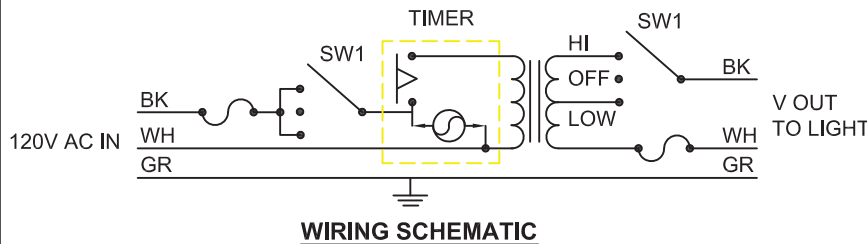

NOTES:

1. ALL INFORMATION SUBJECT TO CHANGE WITHOUT NOTICE

DRAWN BY	DATE
GKW	31-OCT-07
APPROVAL	DATE
JD	09-NOV-07
ENGINEERING ANALYSIS	DATE
CURRENT	
MFG. APPROVAL	DATE
PENDING	
QUALITY CONTROL	DATE
I.O.A.	

J.M. CANTY INC. 6100 DONNER RD. BUFFALO, N.Y. 14094 U.S.A.	CANTY WWW.JMCANTY.COM	J.M. CANTY INTL. LTD. BALLYCOOLIN BUS, PK. BLANCHARDSTOWN DUBLIN 15, IRELAND
TITLE POWER SUPPLY SPECIFICATIONS, P/N LC10010-100, HYL 82-1CT-WP (120V)		
SIZE	REVISION	FILE NAME
C	0	C10947
SCALE	N.T.S.	SHEET 1 OF 1