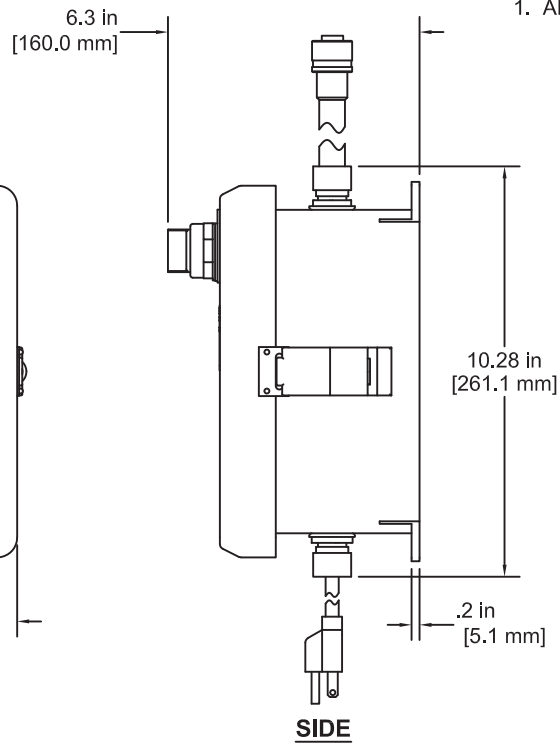

NOTES:

1. ALL INFORMATION SUBJECT TO CHANGE WITHOUT NOTICE

DRAWN BY	DATE
GKW	31-OCT-07
APPROVAL	DATE
JD	09-NOV-07
ENGINEERING ANALYSIS	DATE
CURRENT	
MFG. APPROVAL	DATE
PENDING	
QUALITY CONTROL	DATE
I.O.A.	

J.M. CANTY INC. 6100 DONNER RD. BUFFALO, N.Y. 14094 U.S.A.	CANTY WWW.JMCANTY.COM	J.M. CANTY INTL. LTD. BALLYCOOLIN BUS, PK. BLANCHARDSTOWN DUBLIN 15, IRELAND
TITLE POWER SUPPLY SPECIFICATIONS, P/N LC10010-100, HYL 82-1CT-WP (120V)		
SIZE	REVISION	FILE NAME
C	0	C10947
SCALE	N.T.S.	SHEET 1 OF 1