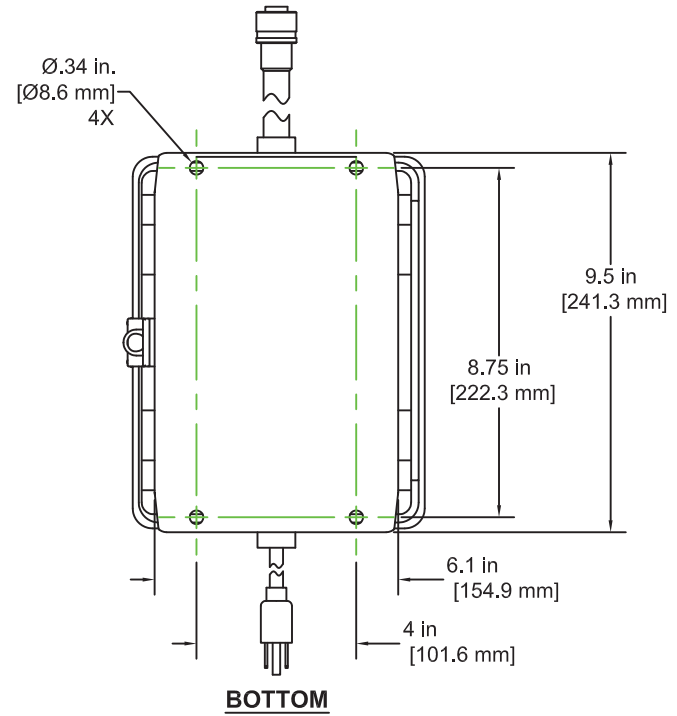

NOTES:

1. ALL INFORMATION SUBJECT TO CHANGE WITHOUT NOTICE

DRAWN BY	DATE
GKW	31-OCT-07
APPROVAL	DATE
JD	09-NOV-07
ENGINEERING ANALYSIS	DATE
CURRENT	
MFG. APPROVAL	DATE
PENDING	
QUALITY CONTROL	DATE
I.O.A.	

J.M. CANTY INC. 6100 DONNER RD. BUFFALO, N.Y. 14094 U.S.A.	CANTY WWW.JMCANTY.COM	J.M. CANTY INTL. LTD. BALLYCOOLIN BUS, PK. BLANCHARDSTOWN DUBLIN 15, IRELAND
TITLE POWER SUPPLY SPECIFICATIONS, P/N LC10010-100, HYL 82-1CT-WP (120V)		
SIZE	REVISION	FILE NAME
C	0	C10947
SCALE	N.T.S.	SHEET 1 OF 1