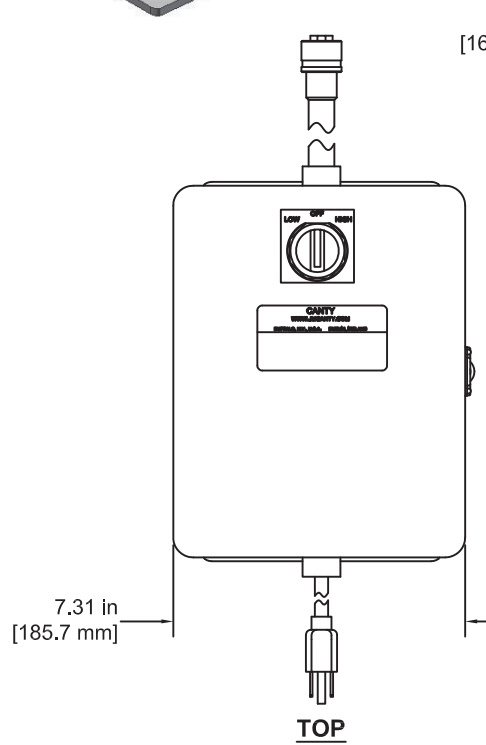

NOTES:

1. ALL INFORMATION SUBJECT TO CHANGE WITHOUT NOTICE

DRAWN BY	DATE
GKW	31-OCT-07
APPROVAL	DATE
JD	09-NOV-07
ENGINEERING ANALYSIS	DATE
CURRENT	
MFG. APPROVAL	DATE
PENDING	
QUALITY CONTROL	DATE
I.O.A.	

J.M. CANTY INC. 6100 DONNER RD. BUFFALO, N.Y. 14094 U.S.A.	CANTY WWW.JMCANTY.COM	J.M. CANTY INTL. LTD. BALLYCOOLIN BUS, PK. BLANCHARDSTOWN DUBLIN 15, IRELAND
TITLE POWER SUPPLY SPECIFICATIONS, P/N LC10010-100, HYL 82-1CT-WP (120V)		
SIZE	REVISION	FILE NAME
C	0	C10947
SCALE	N.T.S.	SHEET 1 OF 1