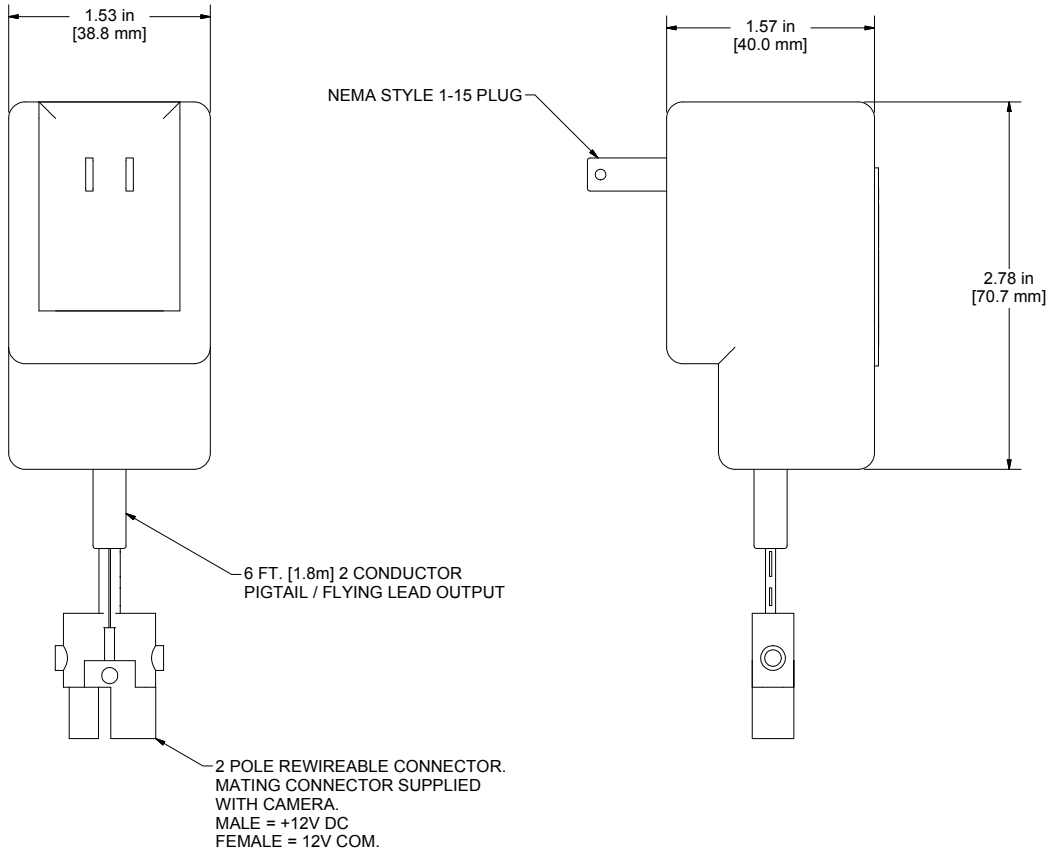

FRONT
SCALE 1.375 : 1

SPECIFICATIONS	
P/N	VA5137-100
MODEL	CAMERA PSU, NEMA 1 / IP20, 120V AC IN, 12V DC OUT
INPUT SPECIFICATIONS	120V AC, 50/60 Hz, .4A
OUTPUT SPECIFICATIONS	12 VDC, 1A MAX.
FEATURES	
- NEMA TYPE 1 / IP20 ENCLOSURE. CUSTOMER MUST LOCATE IN A SUITABLE AREA OR ENCLOSURE AS NEEDED.	
- MAX. RECOMMENDED DISTANCE BETWEEN PSU AND CAMERA IS 500 FT. [152 m] WITH 16 AWG / 1.5mm² SHIELDED WIRE.	

NOTES:

1. ALL INFORMATION IS SUBJECT TO CHANGE WITHOUT NOTICE.

IMPORTANT
FOR THE REQUIRED MANUFACTURING SPECIFICATIONS SEE DOCUMENT #A4955

NOTE: FAILURE TO RECEIVE DOCUMENT DOES NOT WAIVE VENDOR RESPONSIBILITY

DRAWN BY GKW	DATE 19-Aug-14
APPROVAL BLC	DATE 19-Aug-14
ENGINEERING ANALYSIS CURRENT	DATE
MFG. APPROVAL PENDING	DATE
QUALITY CONTROL I.O.A.	DATE

J.M. CANTY INC.
6100 DONNER RD.
BUFFALO, N.Y. 14094
U.S.A.

CANTY
WWW.JMCANTY.COM

J.M. CANTY INTL. LTD.
BALLYCOOLIN BUS. PK.
BLANCHARDSTOWN
DUBLIN 15, IRELAND

TITLE CAMERA PSU SPEC., P/N VA5137-100, NEMA 1 & IP20, 120V AC IN, 12V DC OUT	
SIZE REVISION C 0	FILE NAME TA10878-100
SCALE AS NOTED	SHEET 1 OF 1